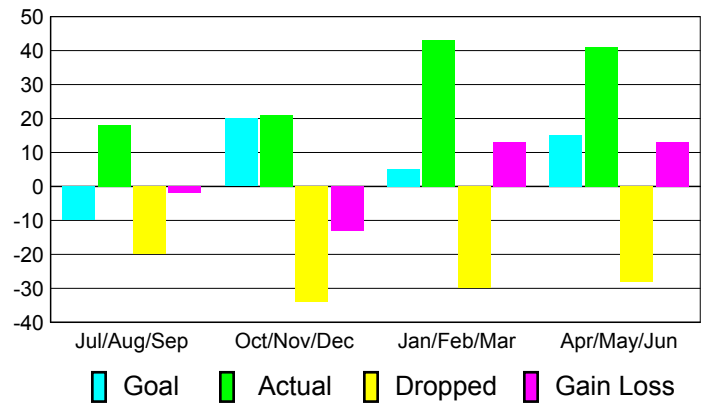

Membership Results 2010-2011

Goal, New, Dropped, Gain/Loss

Comparison of Membership Gain/Loss

Current Year Compared to the Previous Year