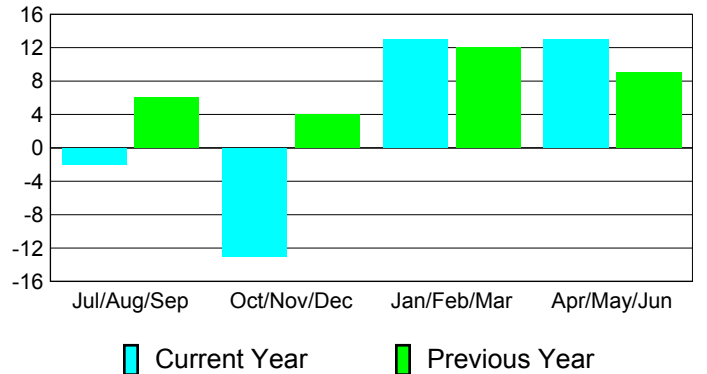

**Membership Results
2010-2011**

**Membership
2009-2010**

Month	Net Memb Goal	Actual New Memb	Actual Dropped Memb	Gain/Loss of Memb	Gain/Loss of Memb
Jul/Aug/Sep	-10	18	-20	-2	6
Oct/Nov/Dec	20	21	-34	-13	4
Jan/Feb/Mar	5	43	-30	13	12
Apr/May/June	15	41	-28	13	9
Totals	30	123	-112	11	31

Membership Results 2010-2011

Goal, New, Dropped, Gain/Loss

Comparison of Membership Gain/Loss

Current Year Compared to the Previous Year

Gender Comparison 2010-2011

Jul/Aug/Sep

Oct/Nov/Dec

Jan/Feb/Mar

Apr/May/June

Male

Female